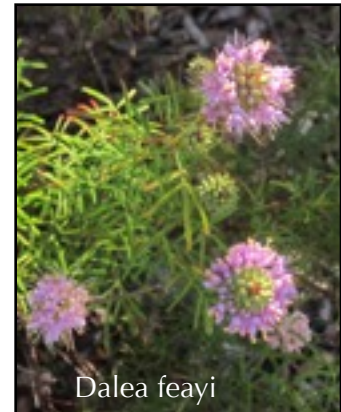

MCFNPS Field Trip February 9, 2013
Seabranh Preserve State Park Leader—John Lakich

46 Plants seen

- | | |
|--------------------------------|----------------------------|
| Day-flower | Commelina erecta |
| Chapman's Oak | Quercus chapmanii |
| Sand Live Oak | Quercus geminata |
| Myrtle Oak | Quercus myrtilifolia |
| Reindeer Moss | Cladonia spp. |
| Hog Plum | Ximenia Americana |
| Runner Oak | Quercus minima |
| Love vine | Cassytha filiformis |
| Prickly Pear | Opuntia compressa |
| Scrub Clover | Dalea feayi |
| Scrub Mint | Conradina grandiflora |
| Florida Rosemary | Ceratiola ericoides |
| Silky-leaf Goldenaster | Pityopsis graminifolia |
| Camphor-leaf Goldenaster | Heterotheca subaxillaris |
| Wire Plant | Stipuliciida setacea |
| Sand Pine | Pinus clausa |
| Rock-rose | Helianthemum nashii |
| Sandhill wireweed | Polygonella fimbriata |
| Cottonweed | Froelichia floridana |
| Pawpaw | Asimina spp. |
| Saw Palmetto | Serenoa repens |
| Gopher Apple | Licania michauxii |
| Shiny Lyonia | Lyonia lucida |
| Gallberry | Ilex glabra |
| Spider Orchid | Habenaria odontopetala |
| Script Lichen | |
| Bracken Fern | Pteridium aquilinum |
| Swamp Fern | Blechnum serrulatum |
| Maiden Fern | Thelypteris spp. |
| Sword Fern | Nephrolepis spp. |
| Loblolly Bay | Gordonia lasianthus |
| Red Bay | Persea borbonia |
| Beauty Berry | Callicarpa americana |
| Dahoon Holly | Ilex cassine |
| Pennyroyal | Piloblephis rigida |
| St. Peter's wort | Hypericum tetrapetalum |
| Terrestrial Bladderwort | Utricularia subulata |
| Palafoxia | Palafoxia feayi |
| Blue Toadflax | Linaria Canadensis |
| Sensitive Briar | Mimosa quadrivalvis |
| Blueheart | Buchnera Americana |
| Shiny Blueberry | Vaccinium myrsinites |
| Blue Curls | Trichostema dichotomum |
| Catbrier | Smilax spp. |
| Sweetbay Magnolia | Magnolia virginiana |
| Southern Snowflower
native) | Richardia grandiflora (non |